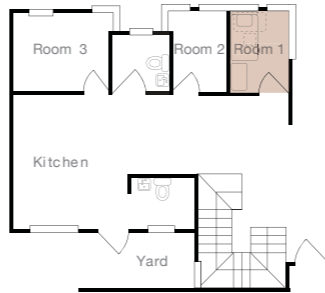

monthly rental **RM850** per pax

MASTER ROOM TWIN SHARING

- Single Bed Frame
- Air-Conditioner
- Mattress
- Wardrobe
- Bathroom
- Work Station
- Window

Master Room - Twin Sharing

monthly rental **RM800** per pax

SINGLE ROOM LOFT STYLE

- Loft Bed Frame
- Air-Conditioner
- Mattress
- Wardrobe
- Work Station
- Window

Single Room - Loft Style

monthly rental **RM1,000** per pax

MEDIUM ROOM

- Single Bed Frame
- Air-Conditioner
- Mattress
- Wardrobe
- Work Station
- Window