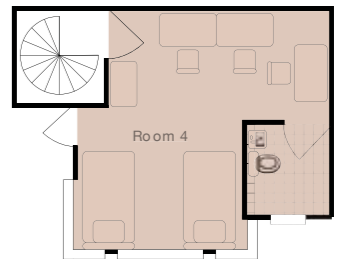

MASTER ROOM TRIPLE SHARING

- Single Bed Frame
- Air-Conditioner
- Mattress
- Wardrobe
- Bathroom
- Work Station
- Window