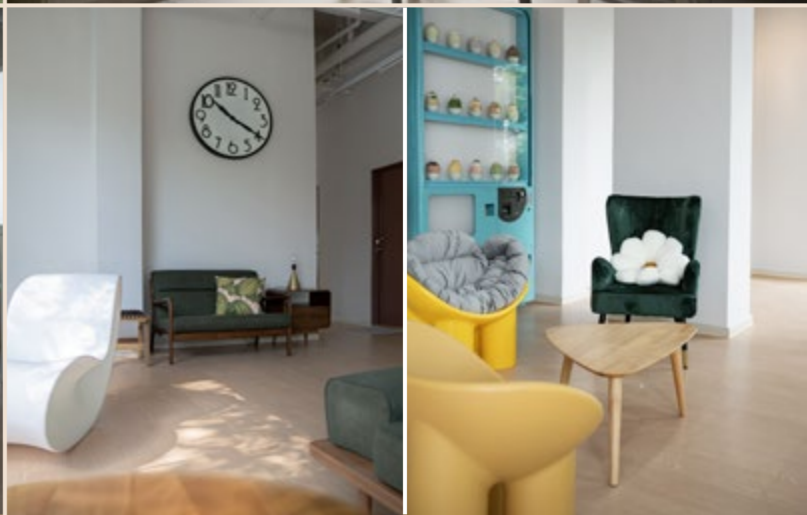

Additionally, the Bus Rapid Transit (BRT) and KTM commuter a walking distance from the campus and connected to the LRT interchange makes going to places easy.

All accommodations come with seamless Wi-Fi connectivity so students can stay connected and work on their assignments uninterrupted. With cleaning services and 24-hour security surveillance, they can be at ease in their day-to-day activities.

Female

Students Residence

Designed for independent and cozy living, **Galaksi Villa** aims to provide a homelike, community-living environment for students; nestled within a residential area and many amenities nearby. A picturesque

outdoor garden deck invites you to kick back and unwind to the beautiful scenery of nature.
Note: This accommodation is for female students only.

Female Students Residence - With pleasing facilities provided for convenience, it is the right space for comfortable living and study in a tranquil environment.

Convene for lighthearted conversations or work on projects and assignments together in the lounge areas and living hall.

monthly rental **RM650** per pax

MEDIUM ROOM TWIN SHARING

- Double Decker Bed Frame
- Air-Conditioner
- Mattress
- Wardrobe
- Work Station
- Window