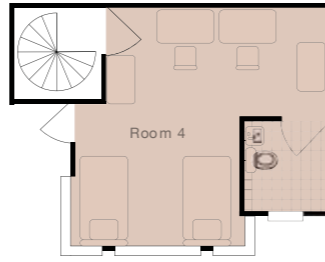

monthly rental **RM850** per pax

MASTER ROOM TWIN SHARING

- Single Bed Frame
- Air-Conditioner
- Mattress
- Wardrobe
- Bathroom
- Work Station
- Window