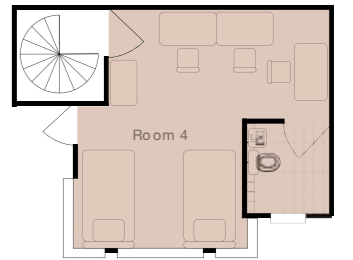

MASTER ROOM TRIPLE SHARING

- Double Decker Bed Frame
- Air-Conditioner
- Mattress
- Wardrobe
- Bathroom
- Work Station
- Window