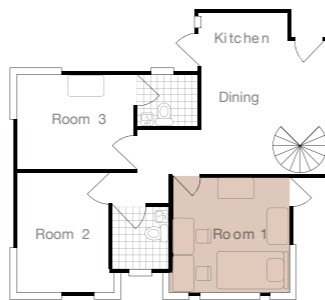

SINGLE ROOM LOFT STYLE

- Loft Bed Frame
- Air-Conditioner
- Mattress
- Wardrobe
- Work Station
- Window

Single Room - Loft Style

monthly rental **RM1,000** per pax

MEDIUM ROOM

- Single Bed Frame
- Air-Conditioner
- Mattress
- Wardrobe
- Work Station
- Window