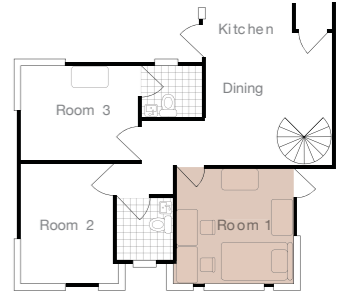

Convene for lighthearted conversations or work on projects and assignments together in the lounge areas and living hall.

monthly rental **RM650** per pax

MEDIUM ROOM TWIN SHARING

- Double Decker Bed Frame
- Air-Conditioner
- Mattress
- Wardrobe
- Work Station
- Window